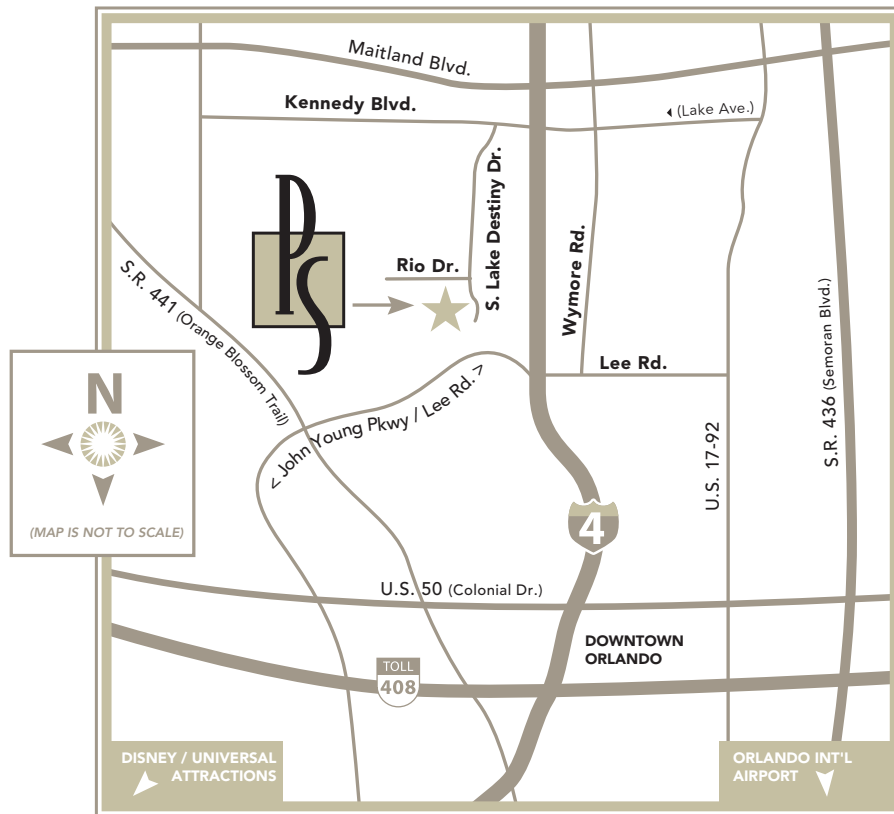

## HOW TO FIND US...

---

### ***From the west side of Orlando:***

- \* I-4 East to Exit 88, Lee Road
- \* Turn RIGHT (east) onto Lee Road, and make an immediate LEFT (north) onto Wymore Road
- \* Follow Wymore Road 0.8 miles, and turn LEFT (west) onto E. Kennedy Blvd/CR-438A
- \* Follow E. Kennedy Blvd. 0.1 miles, and turn LEFT (south) onto S. Lake Destiny Road  
— you will be entering Interstate Park
- \* Follow S. Lake Destiny Road 0.3 miles and turn RIGHT (west) onto Rio Drive
- \* Puff 'n Stuff Catering is the second building on the LEFT, (250 Rio Drive, Orlando 32810)

### ***From the east side of Orlando:***

- \* I-4 West to Exit 88, Lee Road
- \* Turn LEFT (east) on to Lee Road, and make an immediate LEFT (north) onto Wymore Road
- \* Follow Wymore Road 0.8 miles, and turn LEFT (west) onto E. Kennedy Blvd/CR-438A
- \* Follow E. Kennedy Blvd. 0.1 miles, and turn LEFT (south) onto S. Lake Destiny Road  
— you will be entering Interstate Park
- \* Follow S. Lake Destiny Road 0.3 miles and turn RIGHT (west) onto Rio Drive
- \* Puff 'n Stuff Catering is the second building on the LEFT, (250 Rio Drive, Orlando 32810)